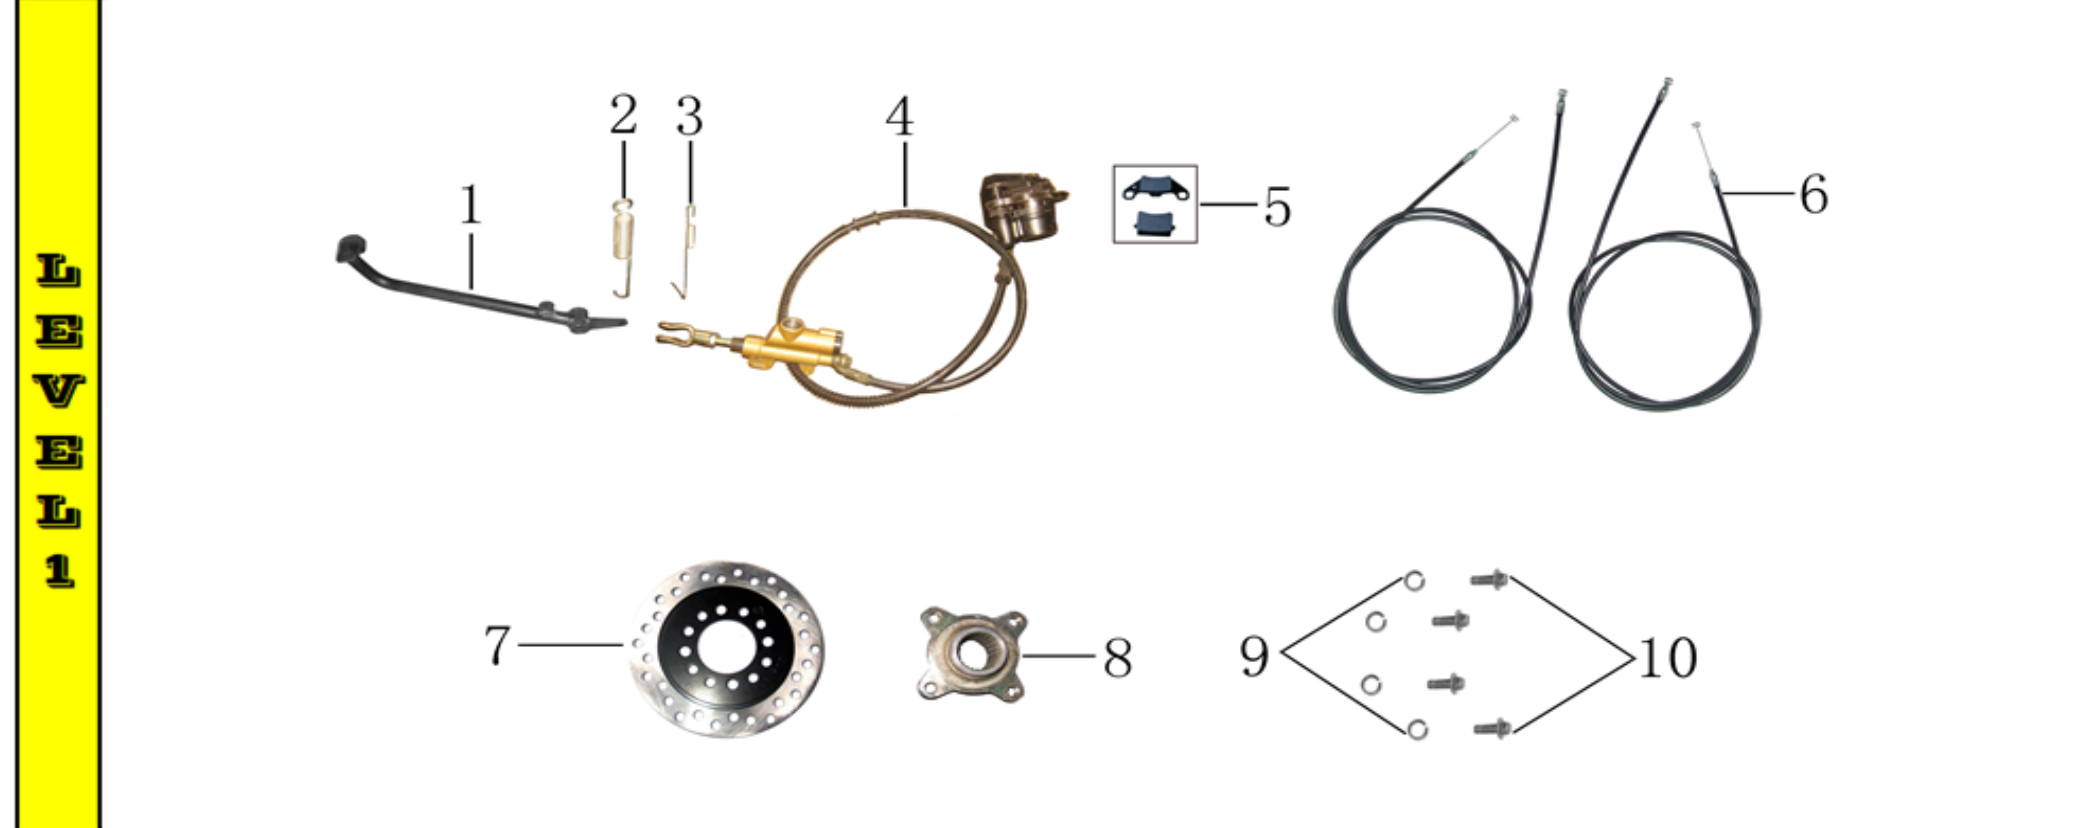

10.HYDRAULIC BRAKE

Ref #	Level 1	Factory Part #	GIO Part #	Description	Compatible Models	QTY	Location	In-Stock
165	1	YK00H4000		REAR BRAKE LEVER		1		
166	2	YB00H6001		SPRING FOR REAR BRAKE LEVER		1		
167	3	SB00P8000		SPRING FOR REAR BRAKE SWITCH		1		
168	4	YB00H1008		REAR CALIPER		1		
169	5	YF00H1003		REAR BRAKE PADS		1		
170	6	YF00H5000		FRONT BRAKE CABLE		2		
171	7	YS00H1000		REAR ROTOR		1		
172	8	YS00L6000		SPROCKET FLANGE		1		
173	9	G59M08000		WASHER d8		4		
174	10	G0M0815DE		BOLT M8*16		4