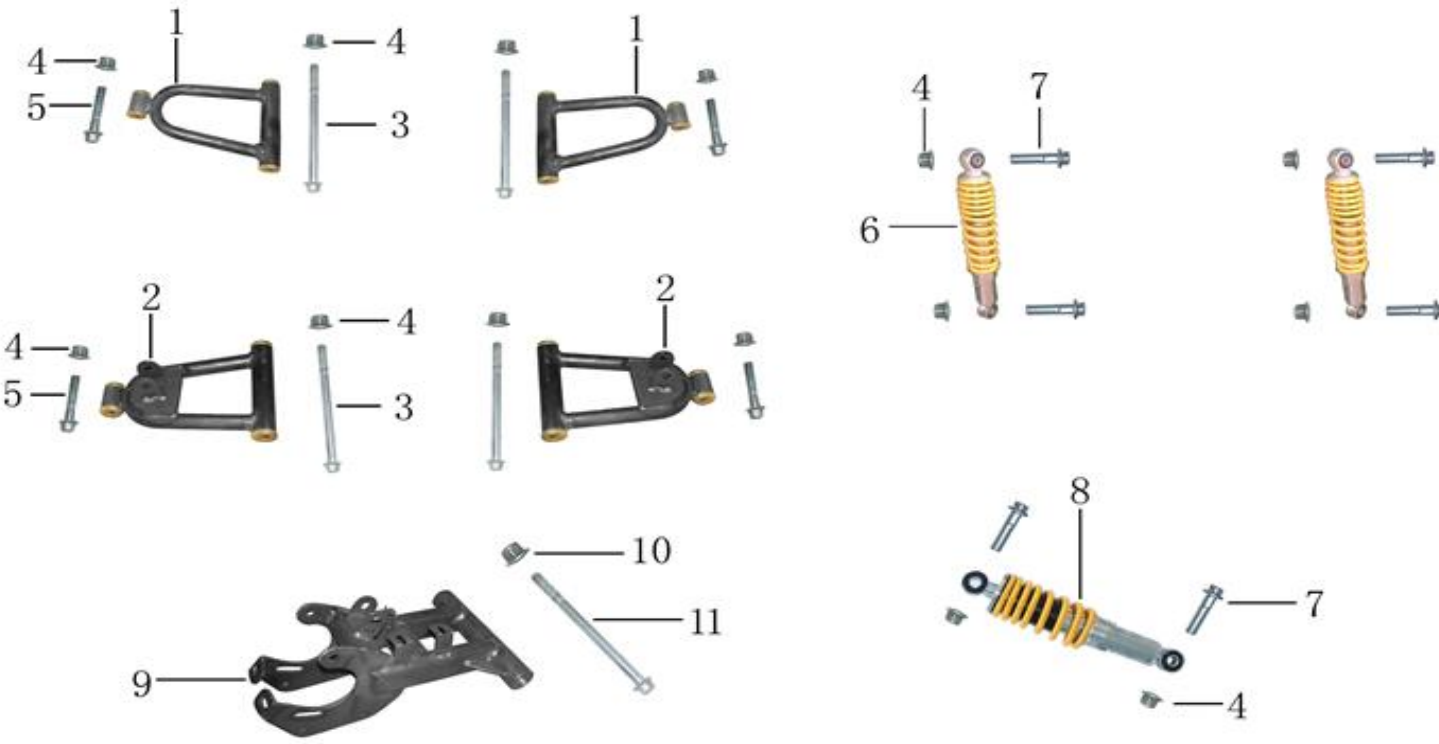

3.SUSPENSION SYSTEM

LEVEL 1

LEVEL 2

Ref #	Level 1&2 #	Factory Part #	GIO Part #	Description	Compatible Models	QTY	Location	In-Stock
53	1			UPPER A-ARM ASSY		2		
54	1.1	YF00E1002		UPPER A-ARM		1		
55	1.2	YB00V0003		METAL BUSH d10.3*D14*L147		1		
56	1.3	YS00V0008		A-ARM PLUG		2		
57	1.4	YK00E1000		A-ARM COVER		2		
58	1.5	YX00V0000		METAL BUSH d10*D15*L41		1		
59	1.6	TE00V0004		A-ARM PLUG		2		
60	2			LOWER A-ARM ASSY		2		
61	2.1	YF00E1003		LOWER A-ARM		1		
62	2.2	YB00V0003		METAL BUSH d10.3*D14*L147		1		
63	2.3	YS00V0008		A-ARM PLUG		2		
64	2.4	YK00E1000		A-ARM COVER		2		
65	2.5	YX00V0000		METAL BUSH d10*D15*L41		1		
66	2.6	TE00V0004		A-ARM PLUG		2		
67	3	G0M1018DE		BOLT M10*170		4		
68	4	Q6M10LWXC		NUT M10		14		
69	5	G0M1038DE		BOLT M10*65		4		
70	6	YF00E3000		FRONT SHOCK L270		2		
71	7	G0M1033DE		BOLT M10*45		6		
72	8	YB00E4001		REAR SHOCK L230		1		
73	9			REAR SWING ARM ASSY		1		
74	9.1	YF00E2002		REAR SWING ARM		1		
75	9.2	YB00V0006		METAL BUSH d16*D19*L133		1		
76	9.3	TE00V0005		METAL BUSH d12*D24*L29		2		
77	10	Q0M1203DE		BOLT M12*220		1		
78	11	Q6M12LWAC		NUT M12		1		