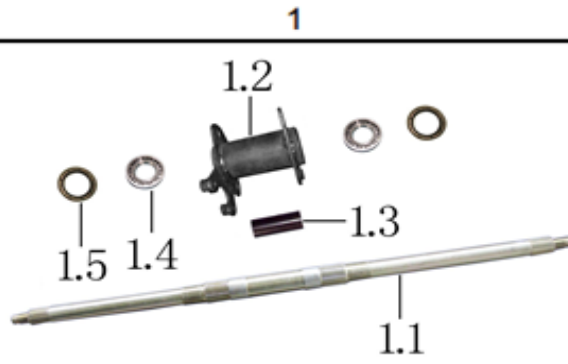

5. TRANSMISSION SYSTEM

LEVEL 1

LEVEL 2

Ref #	Level 1&2 #	Factory Part #	GIO Part #	Description	Compatible Models	QTY	Notes	Location	In-Stock
89	1			ENGINE ASSY		1			
90	1.1	1P52FMH08		ENGINE		1			
91	1.2	YS00L1001		FRONT SPROCKET		1			
92	1.3	YH00A5000		ENGINE CHAIN GUARD		1			
93	1.4	YB00N8000		INTAKE MANIFOLD GASKET		1			
94	1.5	YF00N8000	G1150019	INTAKE MANIFOLD		1		2S8A2	
95	1.6	YS00N8001		INTAKE MANIFOLD GASKET (PLASTIC)		1			
96	2	YS00N5000	G1150001	CARBURETOR PZ19		1		2S7C3	
97	3			AIR FILTER ASSY		1			
98	3.1	Q2000A005		CIRCLIP		1			
99	3.2	YB00C3001		AIR FILTER	T1	1			
100	4	YB00N6003		EXHAUST		1			
101	5			ALUMINIUM EXHAUST ASSY		1			
102	5.1	YS00C2000		MUFFLER SEAL		1			
103	5.2	YF00C2001		MUFFLER		1			
104	5.3	YB00C5001		SECOND FILL VALVE		1			
105	6	YS00C6000		CHOKE CABLE		1			
106	7	YS00L6001		CHAIN ADJUSTER		2			
107	8	JCAS20076		CHAIN 420 #76		1			
108	9	GOM0825DE		BOLT M8*20		4			
109	10	G93M08000		WASHER d8		4			
110	11	YS00L6000		SPROCKET FLANGE		1			
111	12	YS00L1000		REAR SPROCKET		1			

6. FUEL TANK

LEVEL 1

LEVEL 2

Ref #	Level 1&2 #	Factory Part #	GIO Part #	Description	Compatible Models	QTY	Notes	Location	In-Stock
112	1			FUEL TANK ASSY		1			
113	1.1	YF00N1001		FUEL TANK CAP		1			
114	1.2	YF00N1000		FUEL TANK		1			
115	2			FUEL FILTER		1			
116	2.1	Q2100A001		CIRCLIP B7		4			
117	2.2	YB00N6000		FUEL TUBE		2			
118	2.3	SB00N2000		FUEL FILTER		1			
119	3	YS00N7002		THROTTLE CABLE 735*75		1			

7. REAR AXLE

LEVEL 1

LEVEL 2

Ref #	Level 1&2 #	Factory Part #	GIO Part #	Description	Compatible Models	QTY	Location	In-Stock
120	1			REAR AXLE ASSY		1		
121	1.1	YF00L3002		REAR AXLE L650		1		
122	1.2	YF00L4005		REAR AXLE CONNECTION ROD		1		
123	1.3	YF00V0003		METAL BUSH d27*D30*L73.5		1		
124	1.4	G48LZS155		BEARING 6205		2		
125	1.5	G46D32002		OIL SEAL 32*52*8		2		
126	2	GA00V1002		NUT M22*1.5		4		