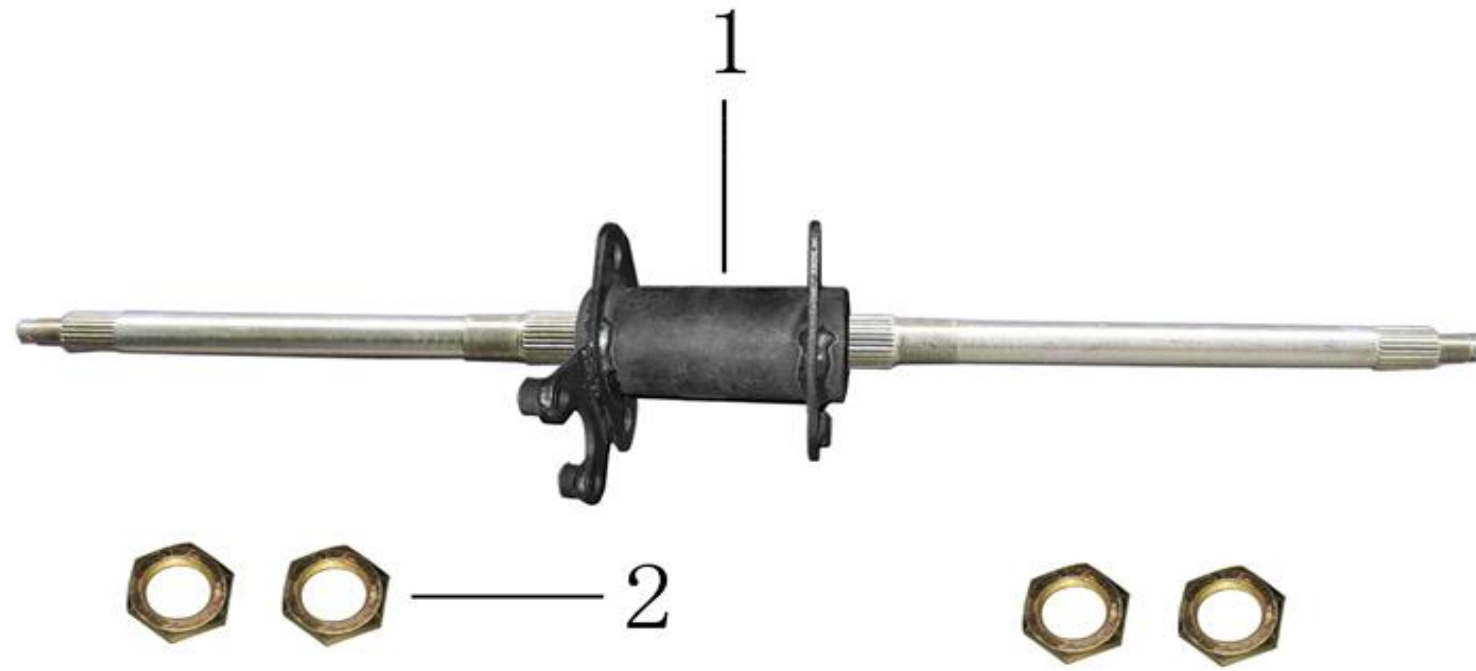

7. REAR AXLE

LEVEL 1

LEVEL 2

Ref #	Level 1&2 #	Factory Part #	GIO Part #	Description	Compatible Models	QTY	Location	In-Stock
120	1			REAR AXLE ASSY		1		
121	1.1	YF00L3002		REAR AXLE L650		1		
122	1.2	YF00L4005		REAR AXLE CONNECTION ROD		1		
123	1.3	YF00V0003		METAL BUSH d27*D30*L73.5		1		
124	1.4	G48LZS155		BEARING 6205		2		
125	1.5	G46D32002		OIL SEAL 32*52*8		2		
126	2	GA00V1002		NUT M22*1.5		4