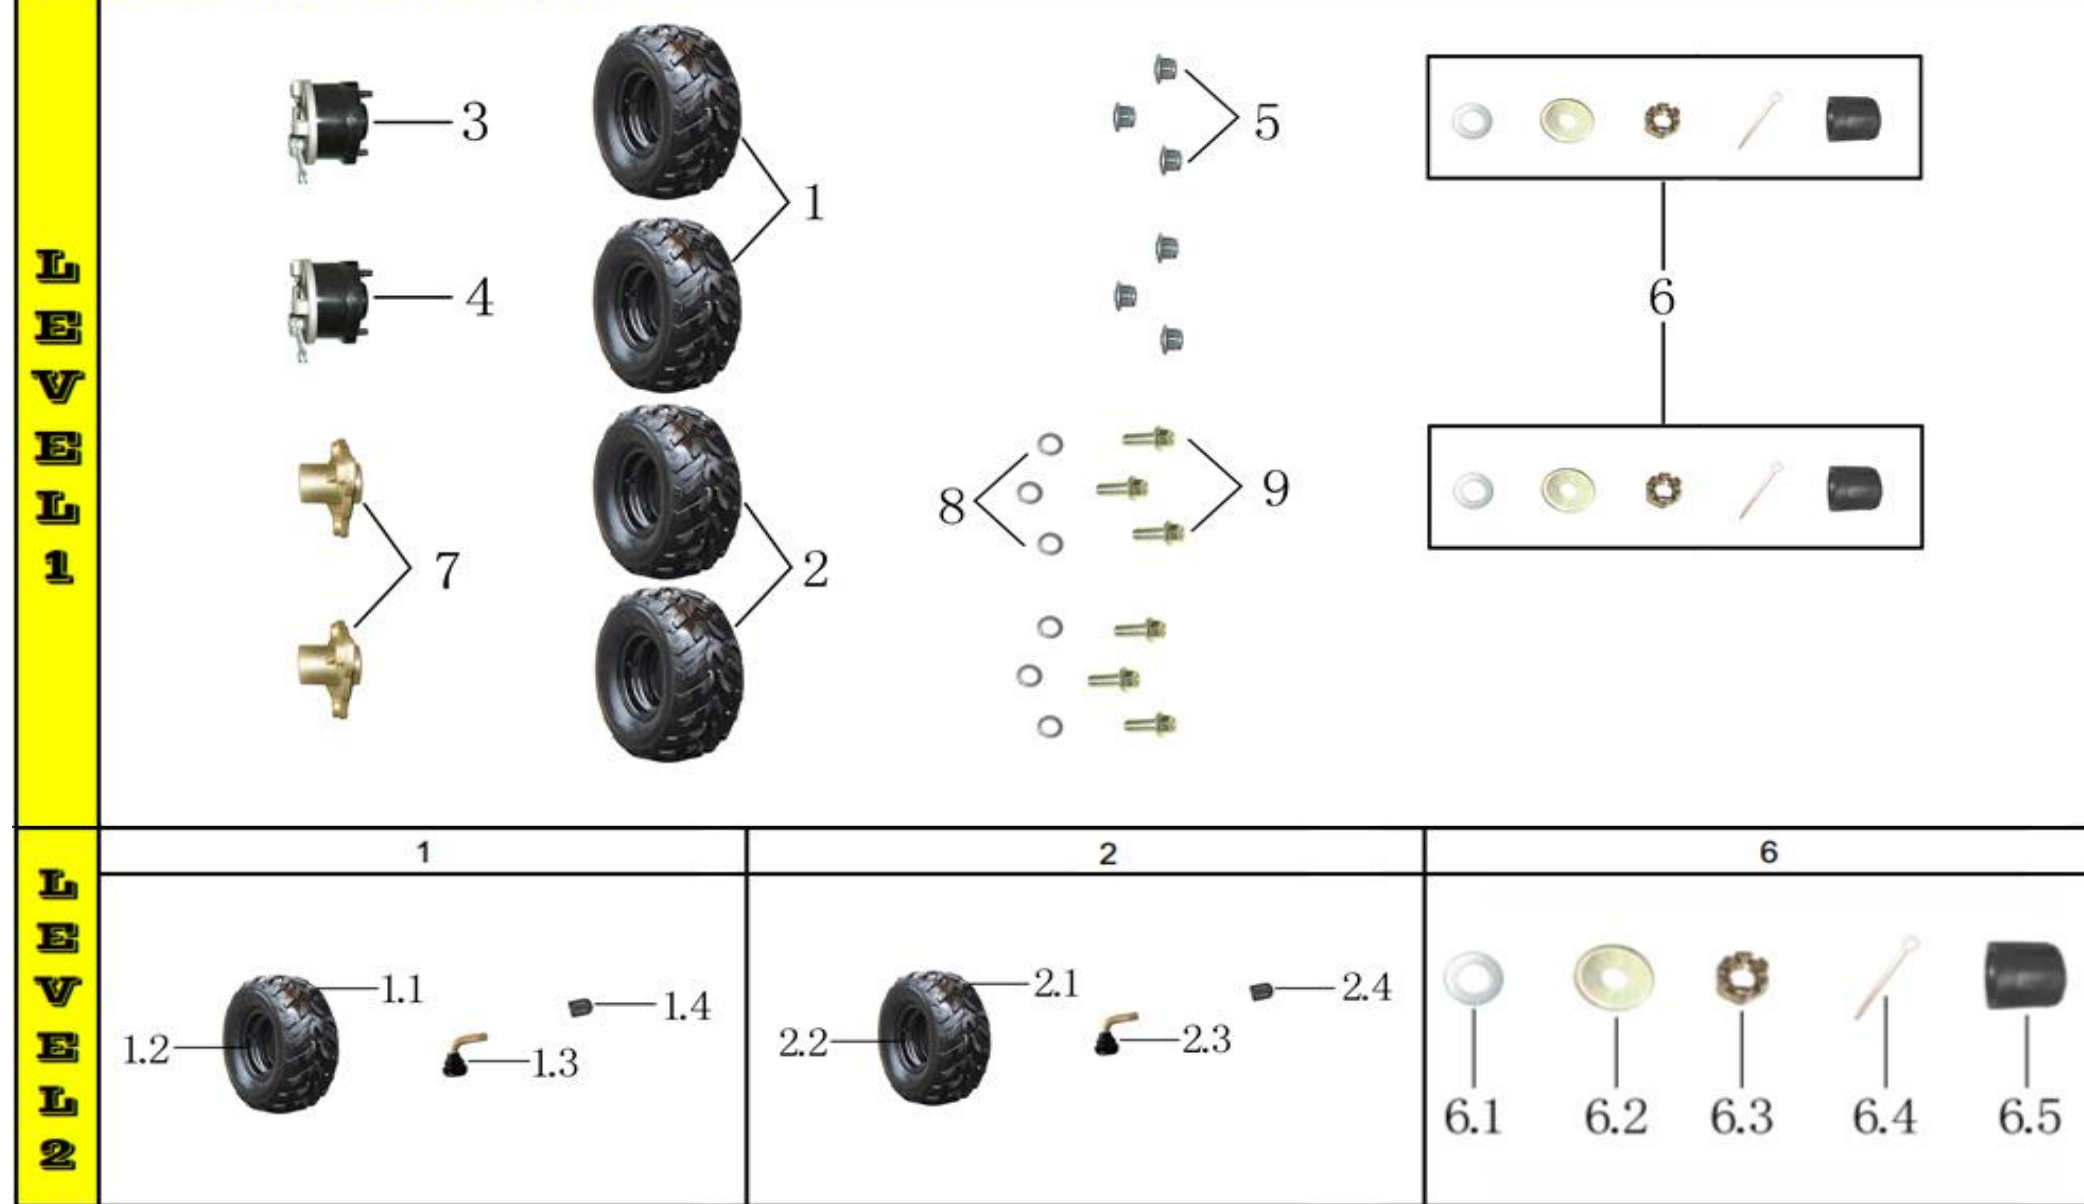

9.WHEEL COMPLETE

Ref #	Level 1&2 #	Factory Part #	GIO Part #	Description	Compatible Models	QTY	Location	In-Stock
143	1			FRONT WHEEL COMPLETE		1		
144	1.1	YS00M3000		FRONT TIRE		2		
145	1.2	YX00M1000		RIM		2		
146	1.3	YS00M5001		CYCLE VALVE		2		
147	1.4	SB00M5001		CYCLE VALVE CAP		2		
148	2			REAR WHEEL COMPLETE		1		
149	2.1	YS00M3000		FRONT TIRE		2		
150	2.2	YX00M1000		RIM		2		
151	2.3	YS00M5001		CYCLE VALVE		2		
152	2.4	SB00M5001		CYCLE VALVE CAP		2		
153	3	YK00H2000		BRAKE DRUM		1		
154	4	YK00H2001		BRAKE DRUM		1		
155	5	Q6M08LWBC		NUT M8		6		
156	6			REAR WHEEL ASSEMBLE PARTS		4		
157	6.1	G97M14000		WASHER d14		1		
158	6.2	YS00M5002		WHEEL DUSTPROOF COVER		1		
159	6.3	GHM14LWXC		BOLT M14		1		
160	6.4	G422P5010		COTTER PIN d2.5*40		1		
161	6.5	YS00M5003		WHEEL DUSTPROOF COVER		1		
162	7	YB00M4001		REAR FLANGE		2		
163	8	G93M08000		WASHER d8		6		
164	9	G0M0825DE		BOLT M8*25		6