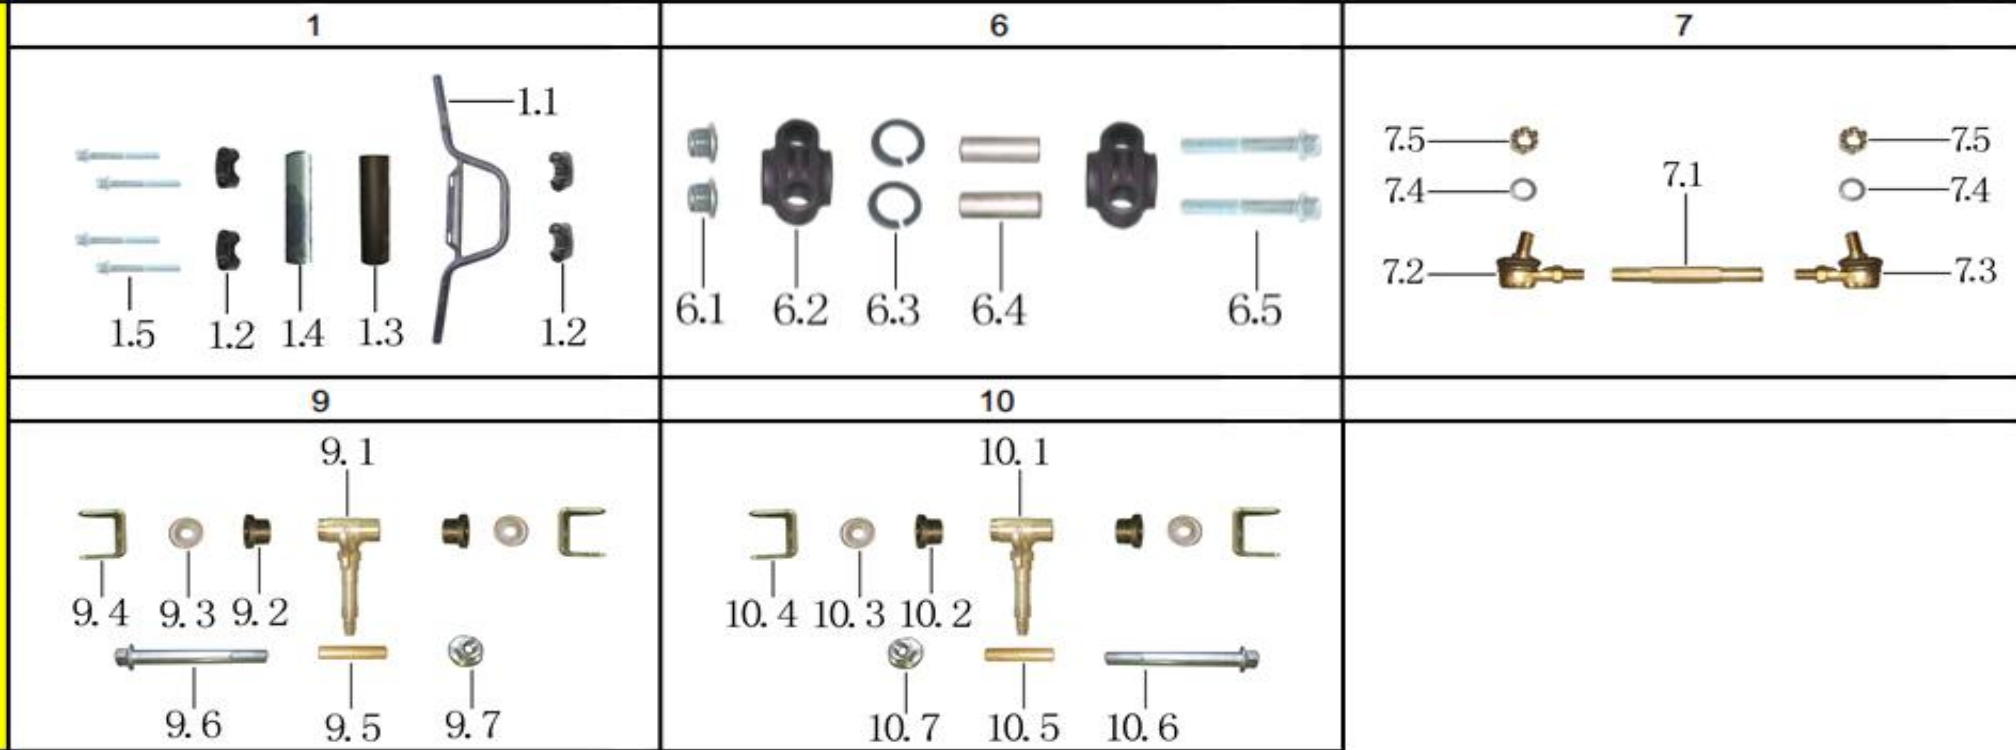

2. STEERING SYSTEM

LEVEL 1

LEVEL 2

Ref #	Level 1&2 #	Factory Part #	GIO Part #	Description	Compatible Models	QTY	Location	In-Stock
10	1			HANDLE BAR ASSY		1		
11	1.1	YK00K1000		HANDLE		1		
12	1.2	YS00K2001		HANDLE FIXER		4		
13	1.3	YS00T4000		HANDLE COVER		1		
14	1.4	YS00T4001		HANDLE COVER		1		
15	1.5	G0M0835DE		BOLT M8*55		4		
16	2	YS00P8000		HAND GRIP		2		
17	3	YX00P6000		STARTING SWITCH		1		
18	4	YS00N7000		THROTTLE CONTROL		1		
19	5	YK00K3002		STEERING POLE		1		
20	6			STEERING CLIP ASSY		1		
21	6.1	GKM10LWXC		NUT M10		2		
22	6.2	YS00K2000		CLIP		2		
23	6.3	YS00V2000		RUBBER MAT		2		
24	6.4	YB00V0001		STEERING BUSH d10*D14*L40		2		
25	6.5	G0M1037DE		BOLT M10*60		2		
26	7	YL00K3000		STEERING LINK L140		2		
27	7.1	YL00K3003		TIE-ROD		1		
28	7.2	YL00K3001		LINK KNUCKLE		1		
29	7.3	YL00K3002		LINK KNUCKLE		1		
30	7.4	G93M10000		WASHER d10		2		
31	7.5	GHM10LWXC		NUT M10		2		
32	8	G42002011		COTTER PIN 2*40		4		
33	9			STEERING KNUCKLE(LF) ASSY		1		
34	9.1	YS00K4000		STEERING KNUCKLE(LF)		1		
35	9.2	YS00V0009		STEERING BUSH		2		
36	9.3	YS00K4003		STEERING COVER		2		
37	9.4	YS00K4002		KNUCKLE		2		
38	9.5	YH00V0003		METAL BUSH d12*D16*L74		1		
39	9.6	G0M1202DE		BOLT M12*105		1		
40	9.7	Q6M12LWAC		NUT M12		1		
41	10			STEERING KNUCKLE(RH) ASSY		1		
42	10.1	YS00K4001		STEERING KNUCKLE(RH)		1		
43	10.2	YS00V0009		STEERING BUSH		2		
44	10.3	YS00K4003		STEERING COVER		2		
45	10.4	YS00K4002		KNUCKLE		2		
46	10.5	YH00V0003		METAL BUSH d12*D16*L74		1		
47	10.6	G0M1202DE		BOLT M12*105		1		
48	10.7	Q6M12LWAC		NUT M12		1		
49	11	G59M12000		WASHER d12		1		
50	12	G97M12000		WASHER d12		1		
51	13	GHM12LWAC		NUT M12		1		
52	14	G420020110		COTTER PIN 2*40		1