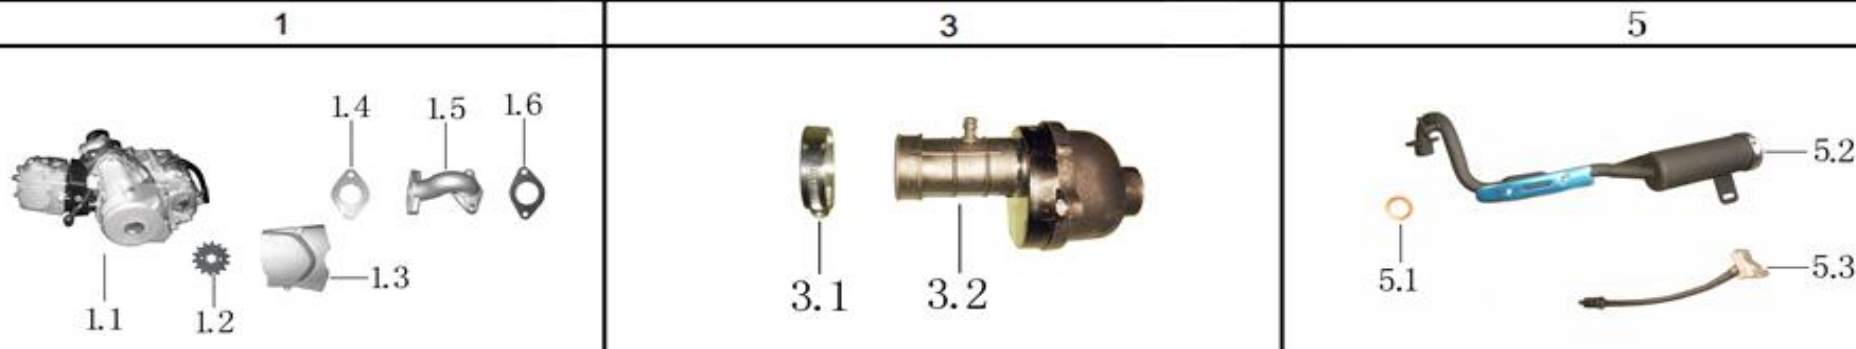

LEVEL 2

Ref #	Level 1&2 #	Factory Part #	GIO Part #	Description	Compatible Models	QTY	Notes	Location	In-Stock
89	1			ENGINE ASSY		1			
90	1.1	1P52FMH08		ENGINE		1			
91	1.2	YS00L1001		FRONT SPROCKET		1			
92	1.3	YH00A5000		ENGINE CHAIN GUARD		1			
93	1.4	YB00N8000		INTAKE MANIFOLD GASKET		1			
94	1.5	YF00N8000	G1150019	INTAKE MANIFOLD		1		2S8A2	
95	1.6	YS00N8001		INTAKE MANIFOLD GASKET (PLASTIC)		1			
96	2	YS00N5000	G1150001	CARBURETOR PZ19		1		2S7C3	
97	3			AIR FILTER ASSY		1			
98	3.1	Q2000A005		CIRCLIP		1			
99	3.2	YB00C3001		AIR FILTER	T1	1			
100	4	YB00N6003		EXHAUST		1			
101	5			ALUMINIUM EXHAUST ASSY		1			
102	5.1	YS00C2000		MUFFLER SEAL		1			
103	5.2	YF00C2001		MUFFLER		1			
104	5.3	YB00C5001		SECOND FILL VALVE		1			
105	6	YS00C6000		CHOKE CABLE		1			
106	7	YS00L6001		CHAIN ADJUSTER		2			
107	8	JCAS20076		CHAIN 420 #76		1			
108	9	GOM0825DE		BOLT M8*20		4			
109	10	G93M08000		WASHER d8		4			
110	11	YS00L6000		SPROCKET FLANGE		1			
111	12	YS00L1000		REAR SPROCKET		1