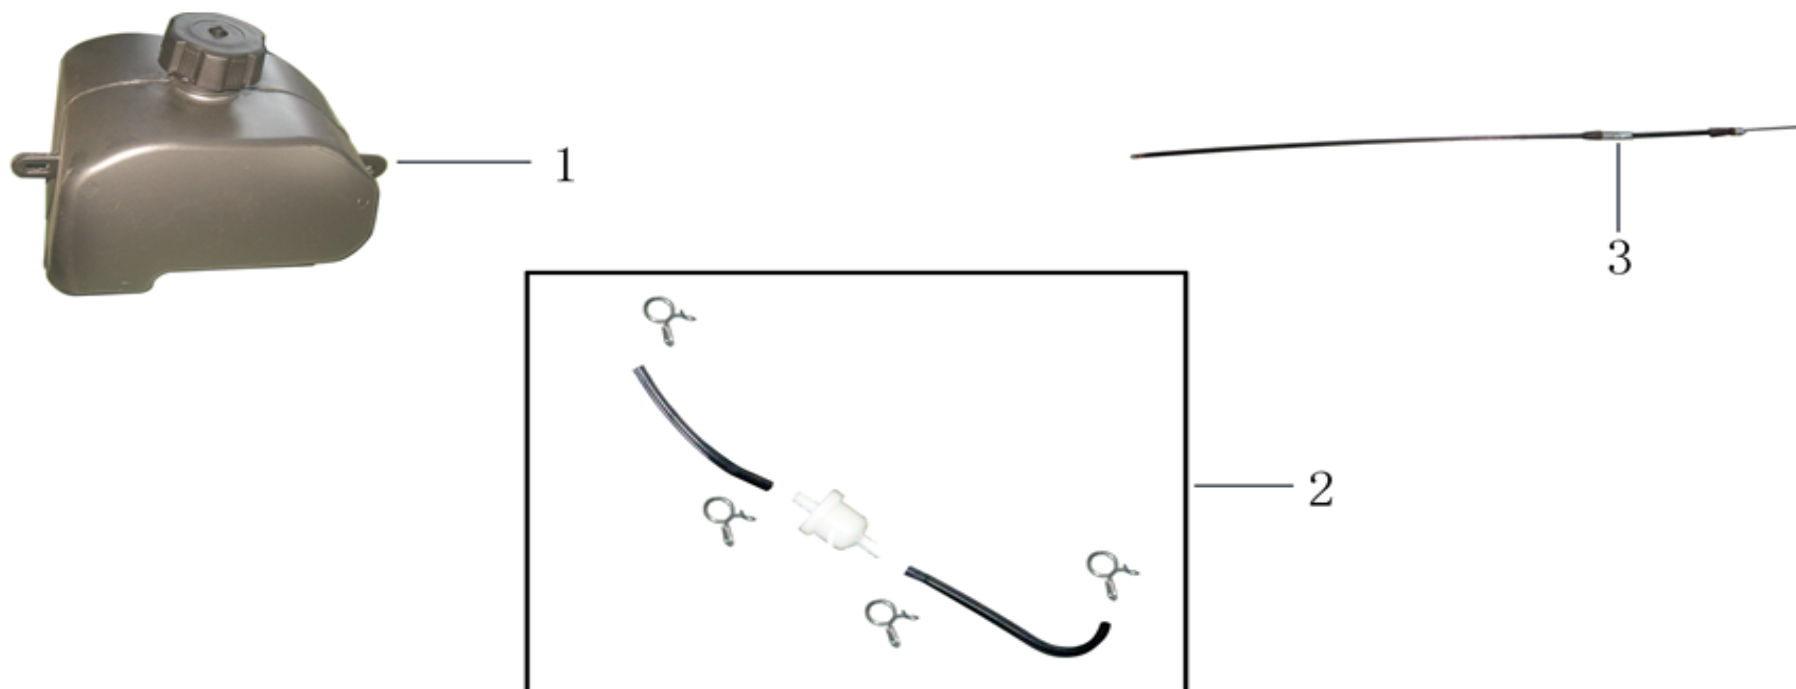

6. FUEL TANK

LEVEL 1

LEVEL 2