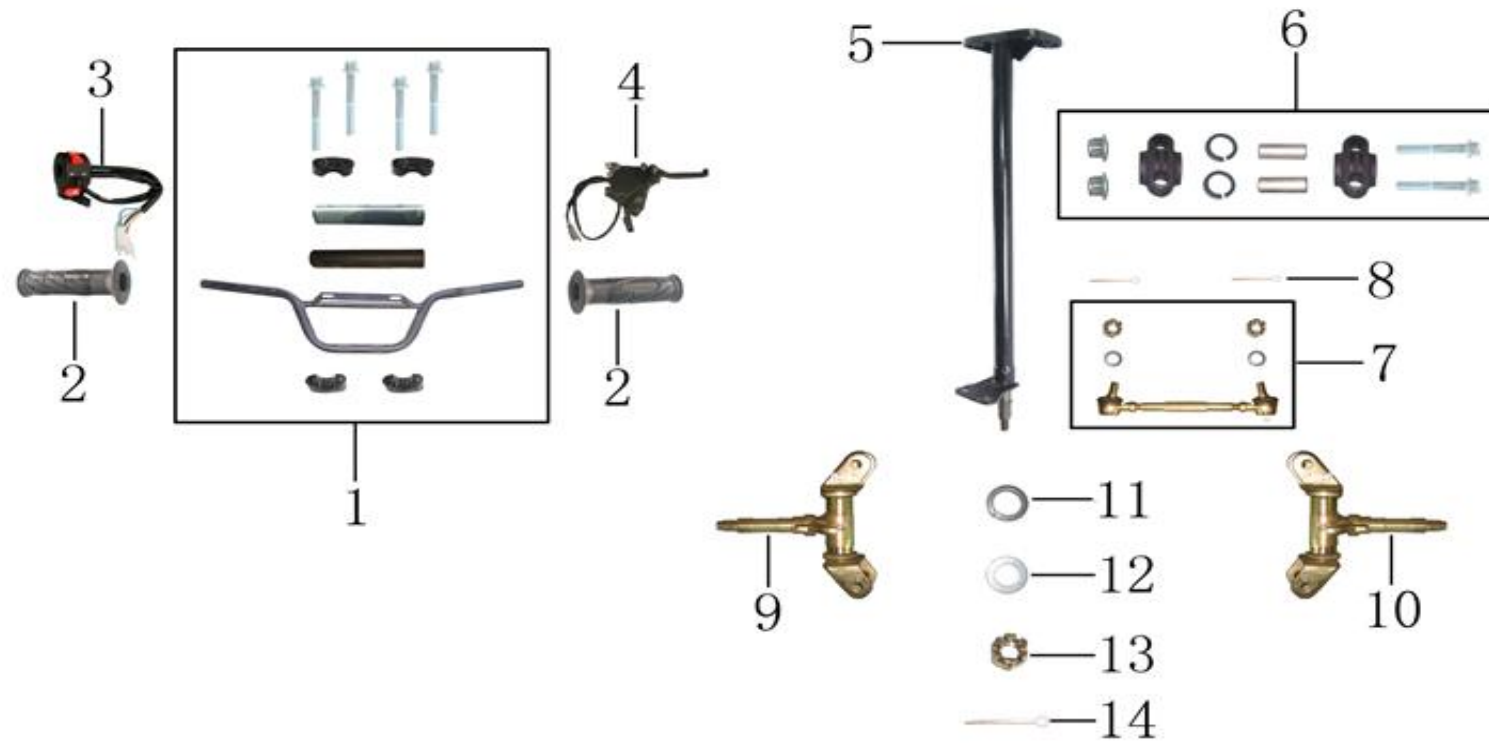

2. STEERING SYSTEM

LEVEL 1