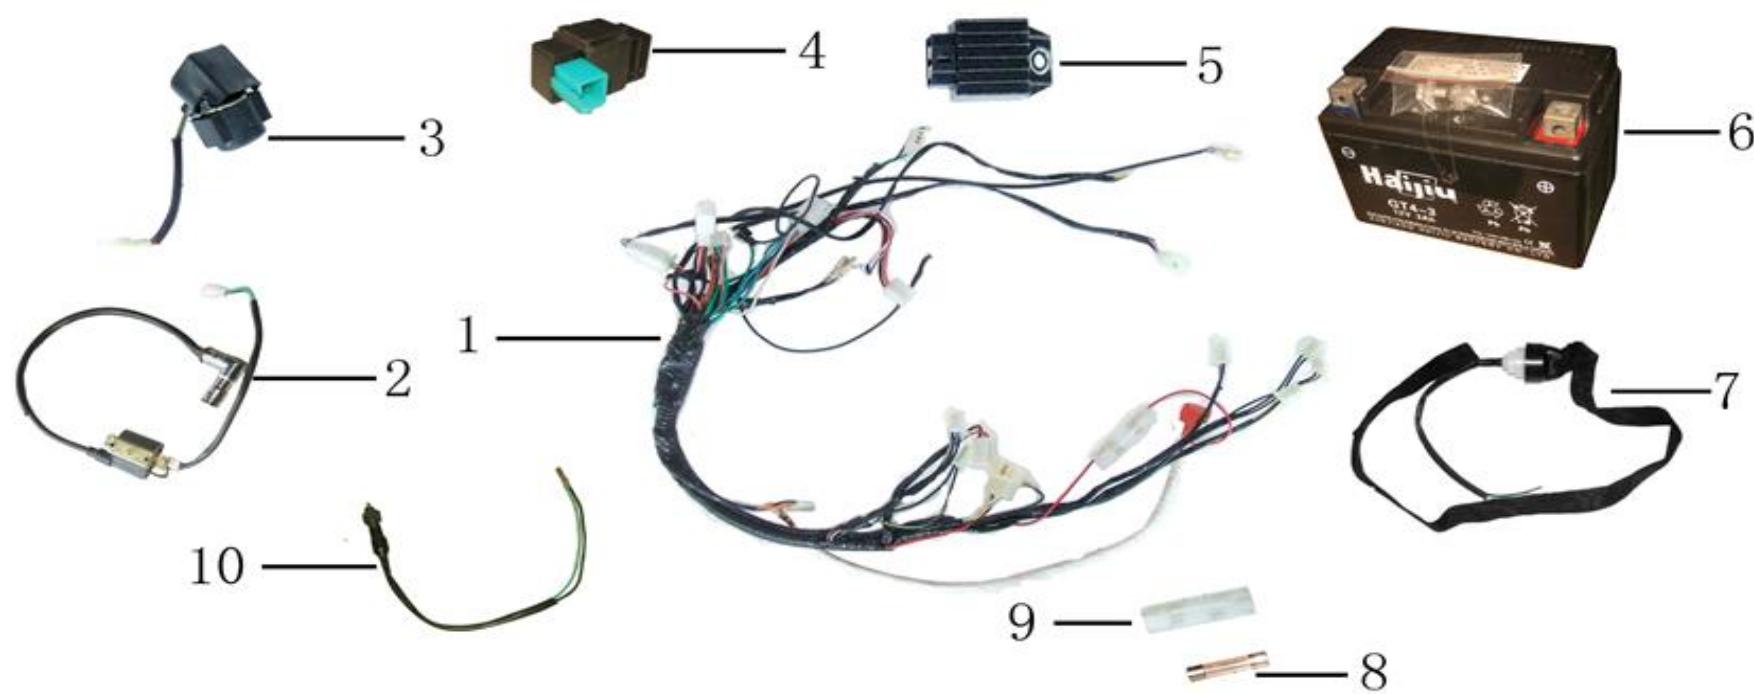

3.SUSPENSION SYSTEM

LEVEL 1

LEVEL 2

Ref #	Level 1&2 #	Factory Part #	GIO Part #	Description	Compatible Models	QTY	Location	In-Stock
53	1			UPPER A-ARM ASSY		2		
54	1.1	YF00E1002		UPPER A-ARM		1		
55	1.2	YB00V0003		METAL BUSH d10.3*D14*L147		1		
56	1.3	YS00V0008		A-ARM PLUG		2		
57	1.4	YK00E1000		A-ARM COVER		2		
58	1.5	YX00V0000		METAL BUSH d10*D15*L41		1		
59	1.6	TE00V0004		A-ARM PLUG		2		
60	2			LOWER A-ARM ASSY		2		
61	2.1	YF00E1003		LOWER A-ARM		1		
62	2.2	YB00V0003		METAL BUSH d10.3*D14*L147		1		
63	2.3	YS00V0008		A-ARM PLUG		2		
64	2.4	YK00E1000		A-ARM COVER		2		
65	2.5	YX00V0000		METAL BUSH d10*D15*L41		1		
66	2.6	TE00V0004		A-ARM PLUG		2		
67	3	G0M1018DE		BOLT M10*170		4		
68	4	Q6M10LWXC		NUT M10		14		
69	5	G0M1038DE		BOLT M10*65		4		
70	6	YF00E3000		FRONT SHOCK L270		2		
71	7	G0M1033DE		BOLT M10*45		6		
72	8	YB00E4001		REAR SHOCK L230		1		
73	9			REAR SWING ARM ASSY		1		
74	9.1	YF00E2002		REAR SWING ARM		1		
75	9.2	YB00V0006		METAL BUSH d16*D19*L133		1		
76	9.3	TE00V0005		METAL BUSH d12*D24*L29		2		
77	10	Q0M1203DE		BOLT M12*220		1		
78	11	Q6M12LWAC		NUT M12		1		

4.ELECTRIC SYSTEM

LEVEL 1

Ref #	Level 1	Factory Part #	GIO Part #	Description	Compatible Models	QTY	Location	In-Stock
79	1	YK00P1006		WIRE HARNESS		1		
80	2	YS00P4000		IGNITION COIL		1		
81	3	YS00P4001		STARTER RELAY		1		
82	4	YS00P4005		C.D.I		1		
83	5	YS00P4002		REGULATOR		1		
84	6	YS00P5000		BATTERY		1		
85	7	YS00P6000		EMERGENGE KILL SWITCH		1		
86	8	SB00P2000		FUSE		1		
87	9	SB00P2001		FUSE BOX		1		
88	10	SB00P3000		BRAKE SWITCH		1		