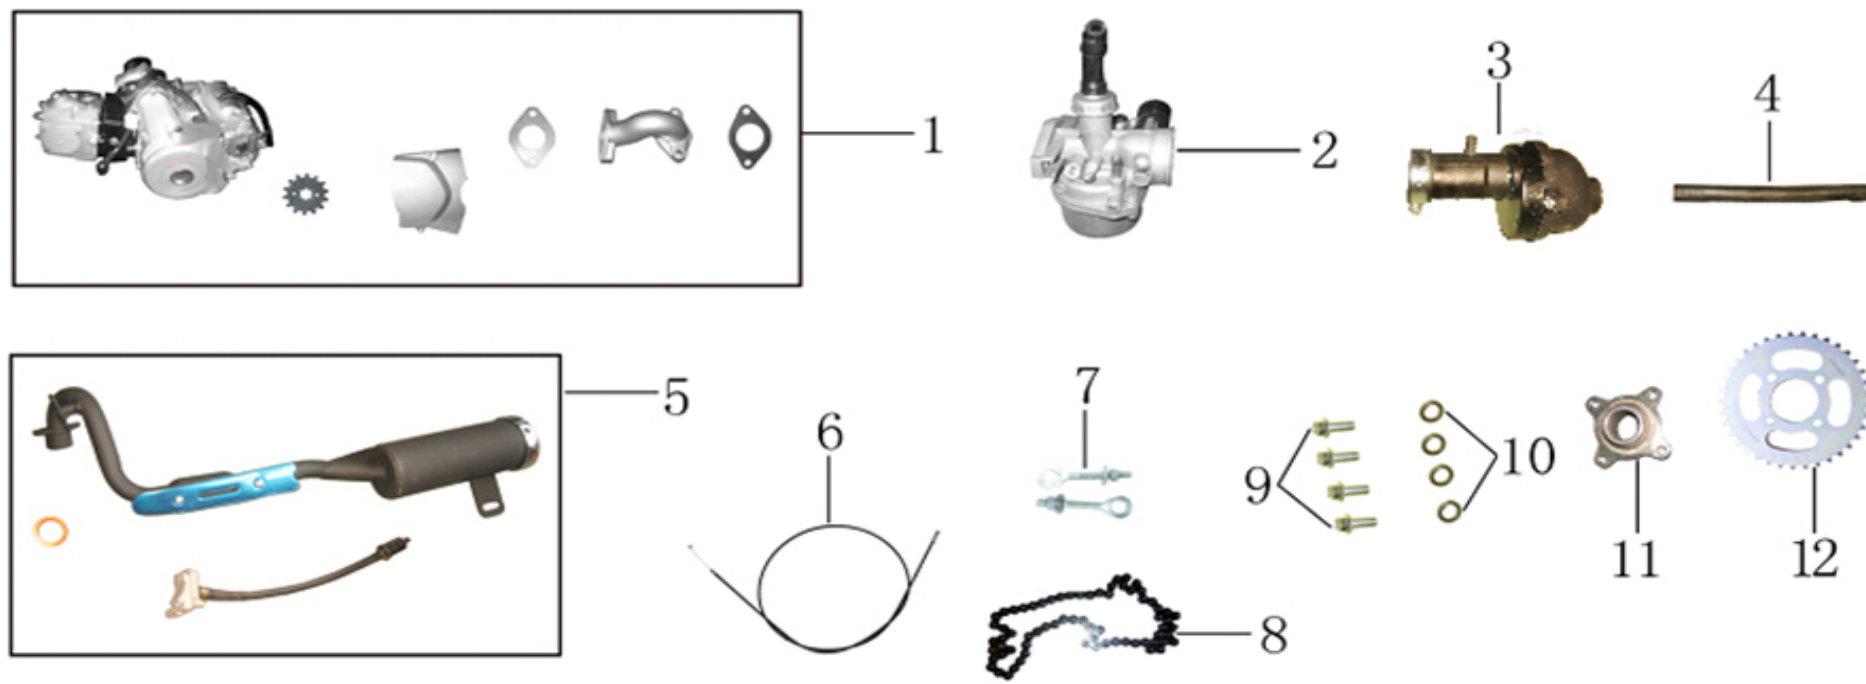

5. TRANSMISSION SYSTEM

LEVEL 1