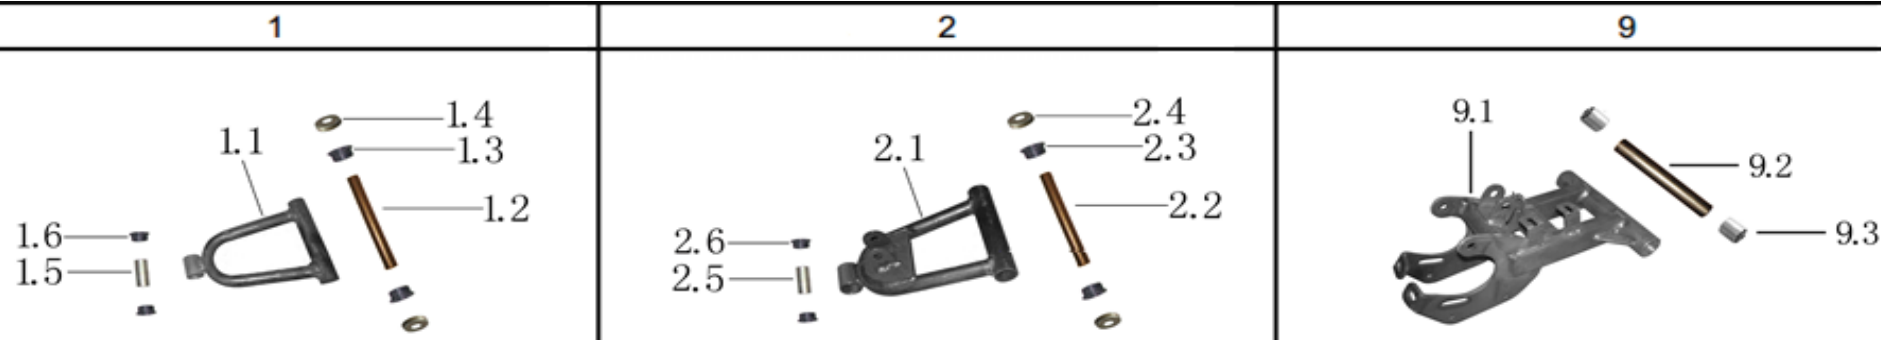

LEVEL 2

Ref #	Level 1&2 #	Factory Part #	GIO Part #	Description	Compatible Models	QTY	Location	In-Stock
53	1			UPPER A-ARM ASSY		2		
54	1.1	YF00E1002		UPPER A-ARM		1		
55	1.2	YB00V0003		METAL BUSH d10.3*D14*L147		1		
56	1.3	YS00V0008		A-ARM PLUG		2		
57	1.4	YK00E1000		A-ARM COVER		2		
58	1.5	YX00V0000		METAL BUSH d10*D15*L41		1		
59	1.6	TE00V0004		A-ARM PLUG		2		
60	2			LOWER A-ARM ASSY		2		
61	2.1	YF00E1003		LOWER A-ARM		1		
62	2.2	YB00V0003		METAL BUSH d10.3*D14*L147		1		
63	2.3	YS00V0008		A-ARM PLUG		2		
64	2.4	YK00E1000		A-ARM COVER		2		
65	2.5	YX00V0000		METAL BUSH d10*D15*L41		1		
66	2.6	TE00V0004		A-ARM PLUG		2		
67	3	G0M1018DE		BOLT M10*170		4		
68	4	Q6M10LWXC		NUT M10		14		
69	5	G0M1038DE		BOLT M10*65		4		
70	6	YF00E3000		FRONT SHOCK L270		2		
71	7	G0M1033DE		BOLT M10*45		6		
72	8	YB00E4001		REAR SHOCK L230		1		
73	9			REAR SWING ARM ASSY		1		
74	9.1	YF00E2002		REAR SWING ARM		1		
75	9.2	YB00V0006		METAL BUSH d16*D19*L133		1		
76	9.3	TE00V0005		METAL BUSH d12*D24*L29		2		
77	10	Q0M1203DE		BOLT M12*220		1		
78	11	Q6M12LWAC		NUT M12		1