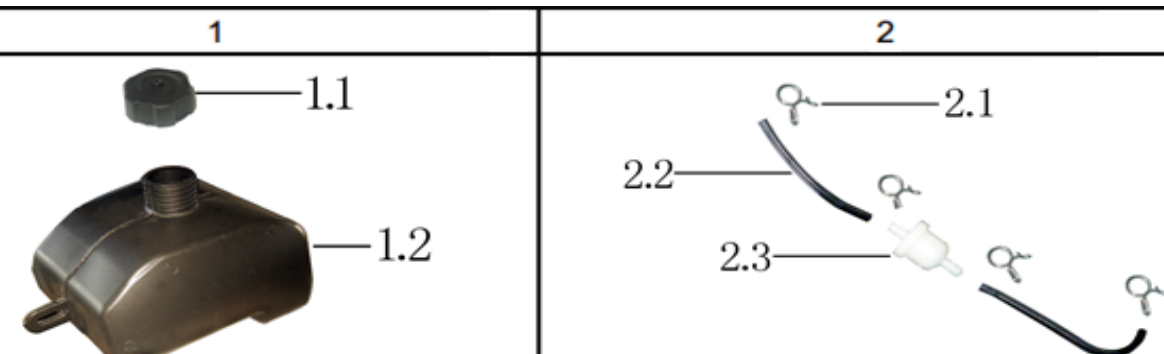

Ref #	Level 1&2 #	Factory Part #	GIO Part #	Description	Compatible Models	QTY	Notes	Location	In-Stock
112	1			FUEL TANK ASSY		1			
113	1.1	YF00N1001		FUEL TANK CAP		1			
114	1.2	YF00N1000		FUEL TANK		1			
115	2			FUEL FILTER		1			
116	2.1	Q2100A001		CIRCLIP B7		4			
117	2.2	YB00N6000		FUEL TUBE		2			
118	2.3	SB00N2000		FUEL FILTER		1			
119	3	YS00N7002		THROTTLE CABLE 735*75		1