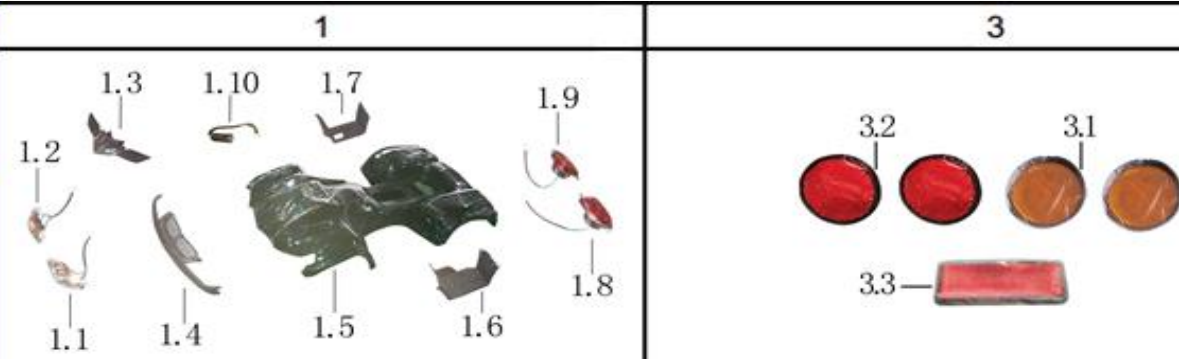

7. REAR AXLE

LEVEL 1

LEVEL 2

Ref #	Level 1&2 #	Factory Part #	GIO Part #	Description	Compatible Models	QTY	Location	In-Stock
120	1			REAR AXLE ASSY		1		
121	1.1	YF00L3002		REAR AXLE L650		1		
122	1.2	YF00L4005		REAR AXLE CONNECTION ROD		1		
123	1.3	YF00V0003		METAL BUSH d27*D30*L73.5		1		
124	1.4	G48LZS155		BEARING 6205		2		
125	1.5	G46D32002		OIL SEAL 32*52*8		2		
126	2	GA00V1002		NUT M22*1.5		4		

8. BODY KITS

LEVEL 1

LEVEL 2

Ref #	Level 1&2 #	Factory Part #	GIO Part #	Description	Compatible Models	QTY	Location	In-Stock
127	1			BODY KITS		1		
128	1.1	YK00F1000		FRONT-LEFT LIGHTS		1		
129	1.2	YK00F1001		FRONT-RIGHT LIGHTS		1		
130	1.3	YK00U1004		HANDLE COVER		1		
131	1.4	YK00U1001		HEADLIGHT COVER		1		
132	1.5	YK00U1000		COVERING		1		
133	1.6	YK00U1002		FOOT PEG PLASTIC (LEFT)		1		
134	1.7	YK00U1003		FOOT PEG PLASTIC (RIGHT)		1		
135	1.8	YK00G2000		REAR-LEFT LIGHTS		1		
136	1.9	YK00G2001		REAR-RIGHT LIGHTS		1		
137	1.10	YS00P3000		IGNITION AND KEYS		1		
138	2	YK00S1000		SEAT		1		
139	3			REVERBERATOR		1		
140	3.1	YS00G3001		CIRCULAR REFLECTOR (YELLOW)		2		
141	3.2	YS00G3002		CIRCULAR REFLECTOR (RED)		2		
142	3.3	YS00G3000		RECTANGLE REFLECTOR		1