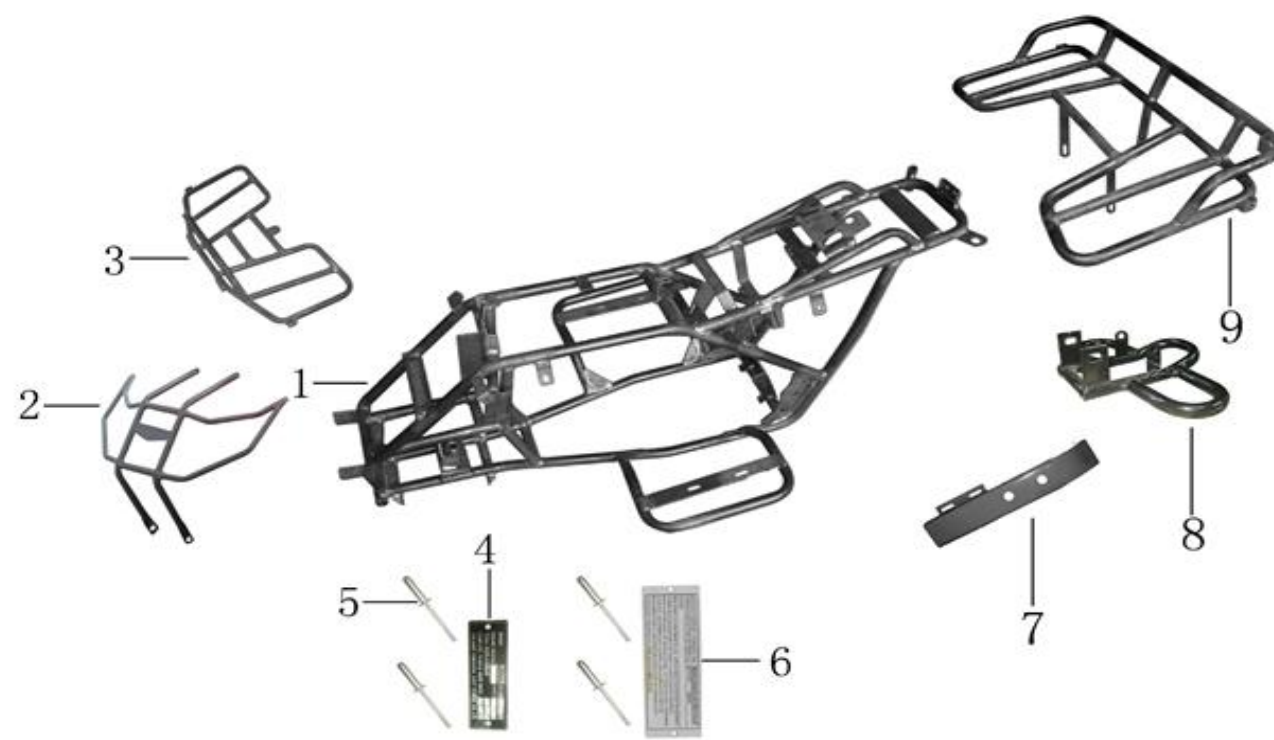

PARTS MANUAL

MODEL

Mini Hummer II - YK110

1.FRAME SYSTEM

**L
E
V
E
L
1**

Ref #	Level 1 #	Factory Part #	GIO Part #	Description	Compatible Models	QTY	Location	In-Stock
1	1	YK00D4006		FRAME		1		
2	2	YK00T1002		BUMPER		1		
3	3	YK00S2005		FRONT RACK		1		
4	4	SB00D5000		NAMEPLATE		1		
5	5	G18004008		RIVET 4*16		4		
6	6	SA00D5000		NAMEPLATE		1		
7	7	YS00T4002		CHAIN COVER		1		
8	8	YS00T3000		CHAIN GUARD		1		
9	9	YK00S2004		REAR RACK		1		

3.SUSPENSION SYSTEM

LEVEL 1

LEVEL 2

Ref #	Level 1&2 #	Factory Part #	GIO Part #	Description	Compatible Models	QTY	Location	In-Stock
53	1			UPPER A-ARM ASSY		2		
54	1.1	YF00E1002		UPPER A-ARM		1		
55	1.2	YB00V0003		METAL BUSH d10.3*D14*L147		1		
56	1.3	YS00V0008		A-ARM PLUG		2		
57	1.4	YK00E1000		A-ARM COVER		2		
58	1.5	YX00V0000		METAL BUSH d10*D15*L41		1		
59	1.6	TE00V0004		A-ARM PLUG		2		
60	2			LOWER A-ARM ASSY		2		
61	2.1	YF00E1003		LOWER A-ARM		1		
62	2.2	YB00V0003		METAL BUSH d10.3*D14*L147		1		
63	2.3	YS00V0008		A-ARM PLUG		2		
64	2.4	YK00E1000		A-ARM COVER		2		
65	2.5	YX00V0000		METAL BUSH d10*D15*L41		1		
66	2.6	TE00V0004		A-ARM PLUG		2		
67	3	G0M1018DE		BOLT M10*170		4		
68	4	Q6M10LWXC		NUT M10		14		
69	5	G0M1038DE		BOLT M10*65		4		
70	6	YF00E3000		FRONT SHOCK L270		2		
71	7	G0M1033DE		BOLT M10*45		6		
72	8	YB00E4001		REAR SHOCK L230		1		
73	9			REAR SWING ARM ASSY		1		
74	9.1	YF00E2002		REAR SWING ARM		1		
75	9.2	YB00V0006		METAL BUSH d16*D19*L133		1		
76	9.3	TE00V0005		METAL BUSH d12*D24*L29		2		
77	10	Q0M1203DE		BOLT M12*220		1		
78	11	Q6M12LWAC		NUT M12		1		