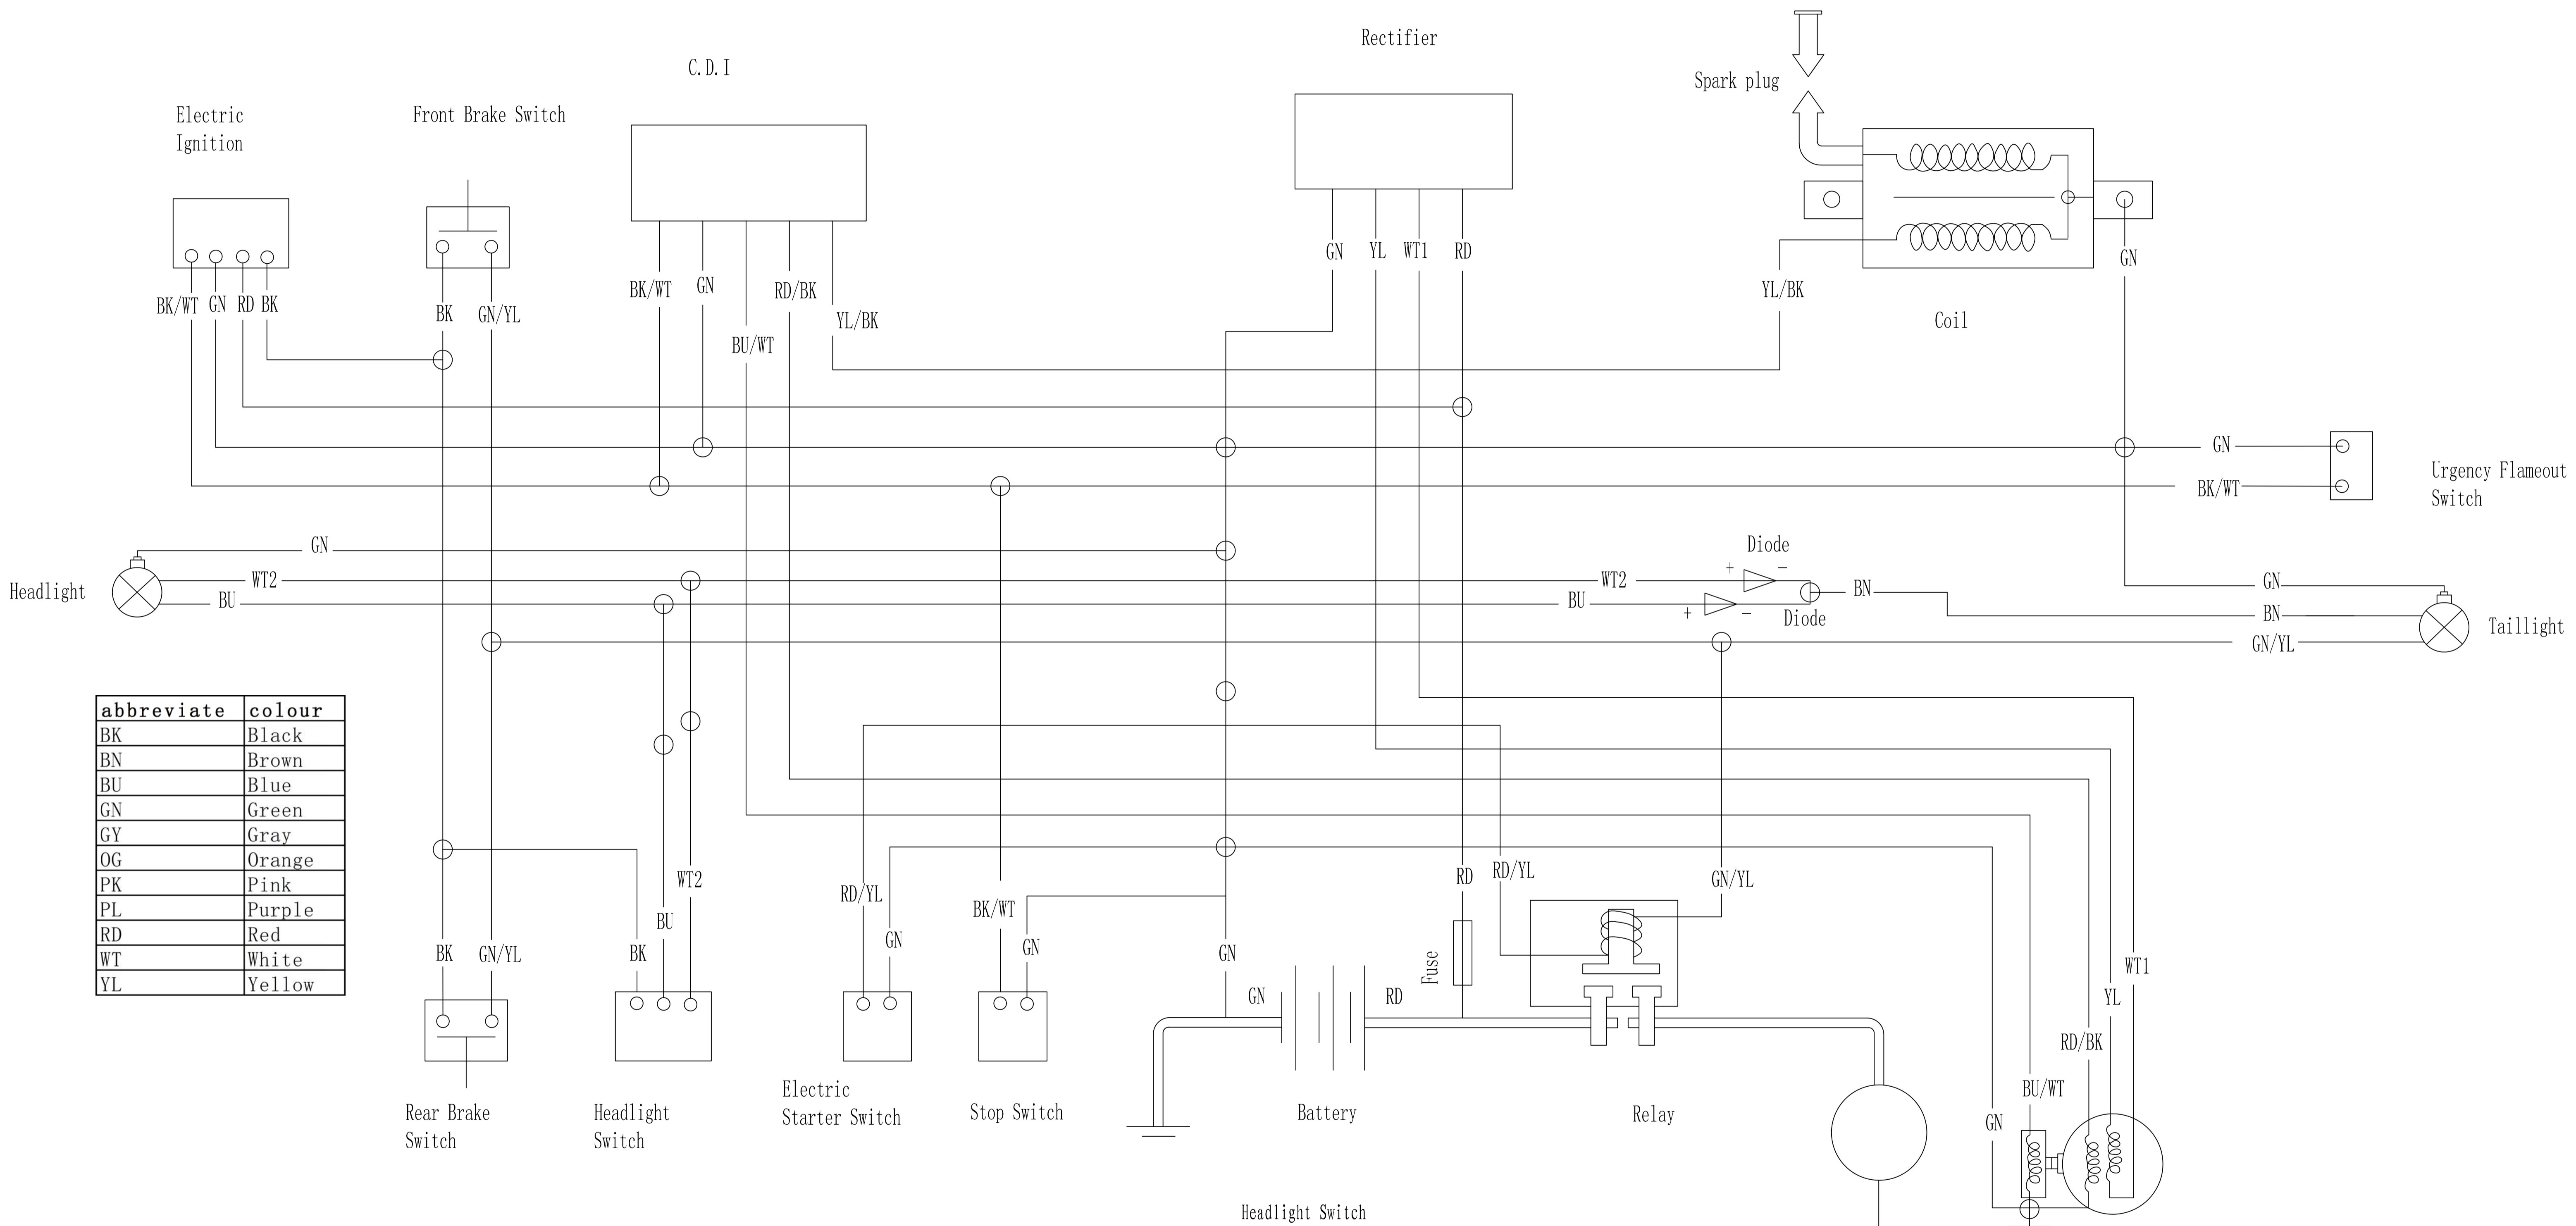

# YB110 Electrical Schematic Diagram

abbreviate	colour
BK	Black
BN	Brown
BU	Blue
GN	Green
GY	Gray
OG	Orange
PK	Pink
PL	Purple
RD	Red
WT	White
YL	Yellow

Front/Rear Brake Switch

	GN/YL	BK
Idle		
Down	○	○

Electric Starter Switch

	RD/YL	GN
Idle		
Down	○	○

Urgency Flameout Switch

	BK/WT	GN
Combine		
Separate	○	○

Stop Switch

	BK/WT	GN
○		
⊗	○	○

Ignition Switch

	RD	BK	BK/WT	GN
ON	○	○		
OFF			○	○

Headlight Switch

	BK	WT2	BU
○			
☰	○	○	
☷	○		○

Start Motor

Magnetic Motor